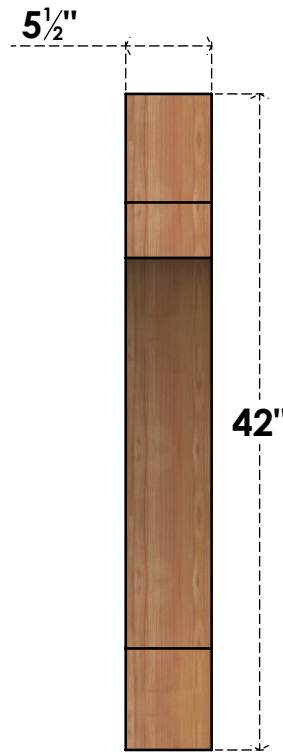

BRC06X42X42MRC00SWR

5 1/2"W X 42"D X 42"H MERCED SMOOTH BRACE, WESTERN RED CEDAR

SIDE

FRONT

EKENA MILLWORK
 2300 WEST MAIN ST.
 CLARKSVILLE, TX 75426
 TOLL FREE: 866-607-0453
 WWW.EKENAMILLWORK.COM

NOTES

1. INSTALLATION TO BE COMPLETED IN ACCORDANCE WITH MANUFACTURER'S SPECIFICATIONS.
2. DRAWING MAY NOT BE TO SCALE
3. THIS DRAWING IS INTENDED FOR DESIGN AND PLANNING PURPOSES ONLY.
4. ALL INFORMATION CONTAINED HEREIN WAS CURRENT AT THE TIME OF DEVELOPMENT BUT MUST BE REVIEWED AND APPROVED BY THE PRODUCT MANUFACTURER TO BE CONSIDERED ACCURATE.
5. PRODUCTS ARE NOT KILN DRIED. THIS ITEM IS UNIQUE AND WILL CONTAIN THE NATURAL VARIATIONS THAT THE WOOD SPECIES OFFERS. THIS MAY RESULT IN VARIATIONS UP TO 1/4"