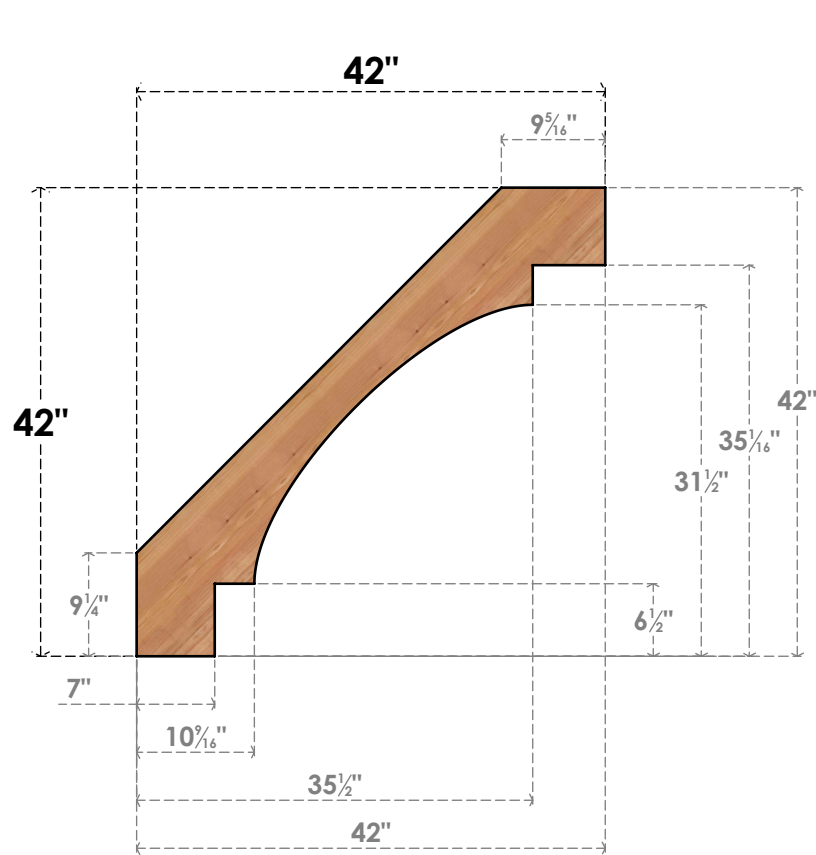

BRC06X42X42MRC00SWR

5 1/2"W X 42"D X 42"H MERCED SMOOTH BRACE, WESTERN RED CEDAR

SIDE

FRONT

EKENA MILLWORK
 2300 WEST MAIN ST.
 CLARKSVILLE, TX 75426
 TOLL FREE: 866-607-0453
 WWW.EKENAMILLWORK.COM

NOTES

1. INSTALLATION TO BE COMPLETED IN ACCORDANCE WITH MANUFACTURER'S SPECIFICATIONS.
2. DRAWING MAY NOT BE TO SCALE
3. THIS DRAWING IS INTENDED FOR DESIGN AND PLANNING PURPOSES ONLY.
4. ALL INFORMATION CONTAINED HEREIN WAS CURRENT AT THE TIME OF DEVELOPMENT BUT MUST BE REVIEWED AND APPROVED BY THE PRODUCT MANUFACTURER TO BE CONSIDERED ACCURATE.
5. PRODUCTS ARE NOT KILN DRIED. THIS ITEM IS UNIQUE AND WILL CONTAIN THE NATURAL VARIATIONS THAT THE WOOD SPECIES OFFERS. THIS MAY RESULT IN VARIATIONS UP TO 1/4"